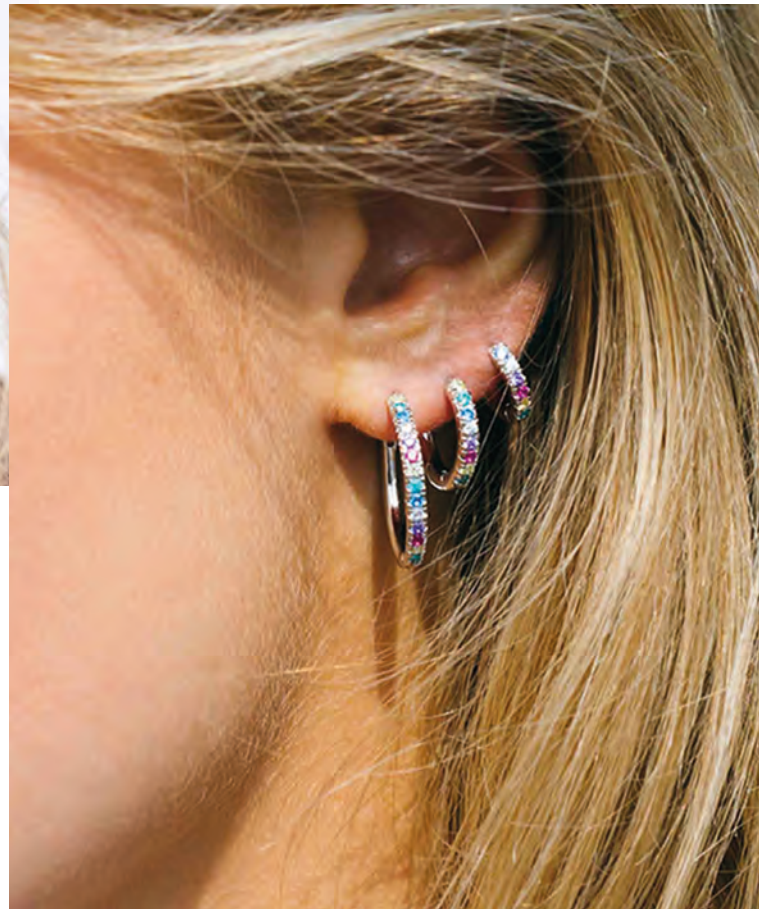

SJ-E12018-SG
16261

€ 69

ELLERA PICCOLO EARRINGS

Height 11 mm, width 2 mm, thickness 2 mm

ELLERA PIANURA PICCOLO EARRINGS

Diameter 11 mm, width 2 mm,
thickness 2 mm

Ellera Medio Hoops

BEST SELLER