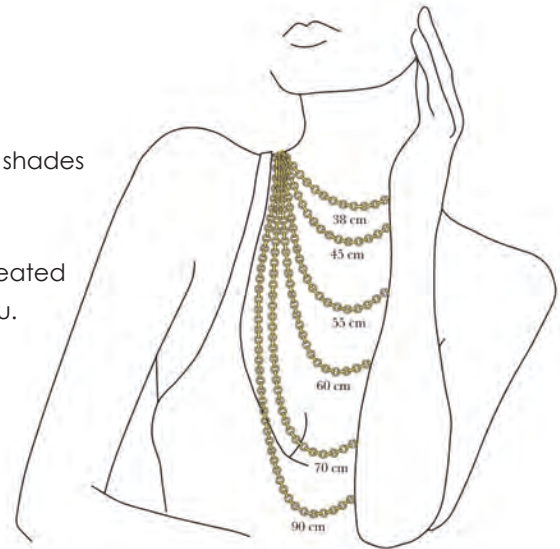

Find the right size

Necklace Length

The Sif Jakobs Jewellery necklaces are available in different sizes and shades of sterling silver – spanning from heavy rhodination to glistening glam.

To make it easy for you to find the size you are looking for we have created a visual to give you an idea just how long the necklaces will be on you.

*Ring sizes 50 & 60: only available in selected styles

Product care

Rhodium- and gold plating

Plating is a method of depositing a thin layer of rhodium or gold onto the surface of the silver. With the right care, plating is long-lasting and can be re-plated if required. Take special care when you handle things that are likely to scratch your plated jewellery, and follow universal care tips to keep your favourite piece glamorous and shiny.

Fixing the lock on hoop earrings

Hoop earrings may occasionally become difficult to close, this may happen if the closure becomes bent during use. It can easily be fixed by gently pushing on the stud, either up or down, so that it "clicks" into the lock again.