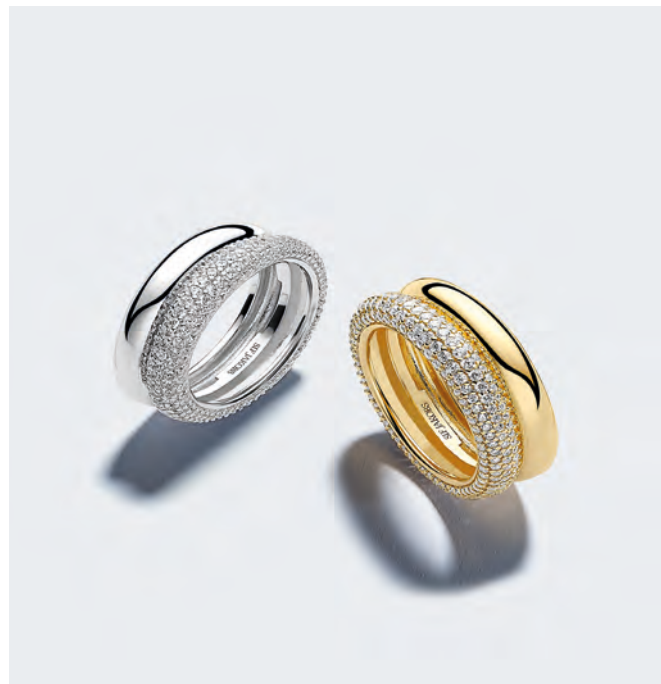

SJ-N2476-CZ-YG
18301

€ 209

CARRARA DUE GRANDE NECKLACE

Diameter 19,1 mm, thickness 3,3 mm, chain length up to 45 cm - Lock from the front

SJ-B2477-CZ
18339

€ 155

SJ-B2477-CZ-YG
18340

€ 169