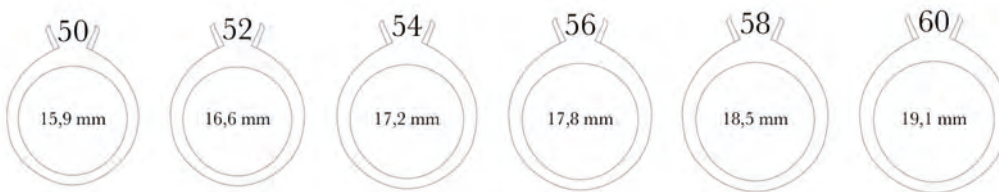

Find the right size

Necklace Length

The Sif Jakobs Jewellery necklaces are available in different sizes and shades of sterling silver – spanning from heavy rhodination to glistening glam.

To make it easy for you to find the size you are looking for we have created a visual to give you an idea just how long the necklaces will be on you.

The Ring Sizes - Diameter Ø

We offer rings in sizes 50, 52, 54, 56, 58, 60.

Inner diameter MM	Inner diameter INCHES	Ⓜ / EU	UK / AU	US / CA	IT / ES
16 mm	0,63	50	j-k	5	10
16,6 mm	0,65	52	l-ll/2	6	12
17,2 mm	0,68	54	m1/2 - n1/2	7	14
17,8 mm	0,70	56	o - p	7,5	16
18,5 mm	0,73	58	p1/2 - q1/2	8,5	18
19,1 mm	0,76	60	r1/2 - s	9	20