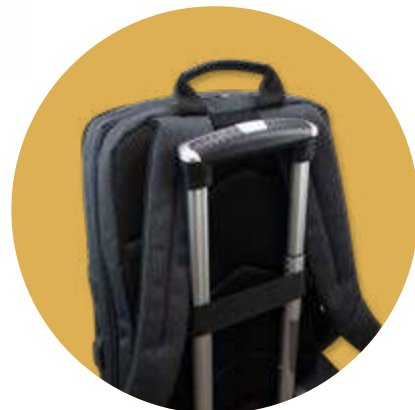

BERLIN 73 | Olliver Abbott® BACKPACK

LHD 28 x 39 x 12 cm · 600D Two-tones Nylon

Mochila portaordenador, con bolsillo exterior

Mochila portaordenador, con bolso frontal
Computer carrier backpack, with front pocket

100%
Polyester

Portaportátil
For laptop

Bolsillo interior
Inside pocket

Bolsillo exterior
Outside pocket

Conexion USB,
USB connector

Units	-250	-1000	-2000	+2000
Price	52,73 €	49,60 €	47,81 €	46,47 €