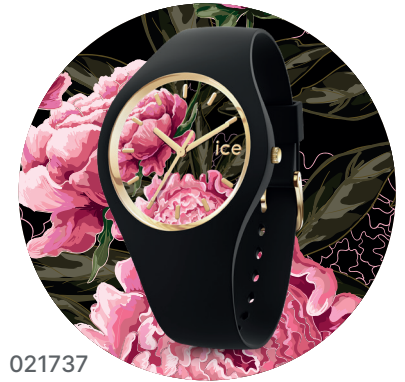

# ICE FLOWER

PACK **07**  
12 SKU

RRP: 109 euros (medium, small +, small)

021739  
Small +

021742  
Medium

021736  
Small

021740  
Small +

021737  
Small+