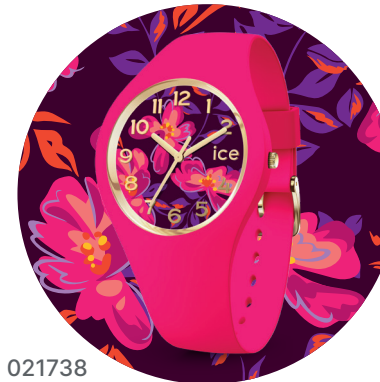

021738
Small +