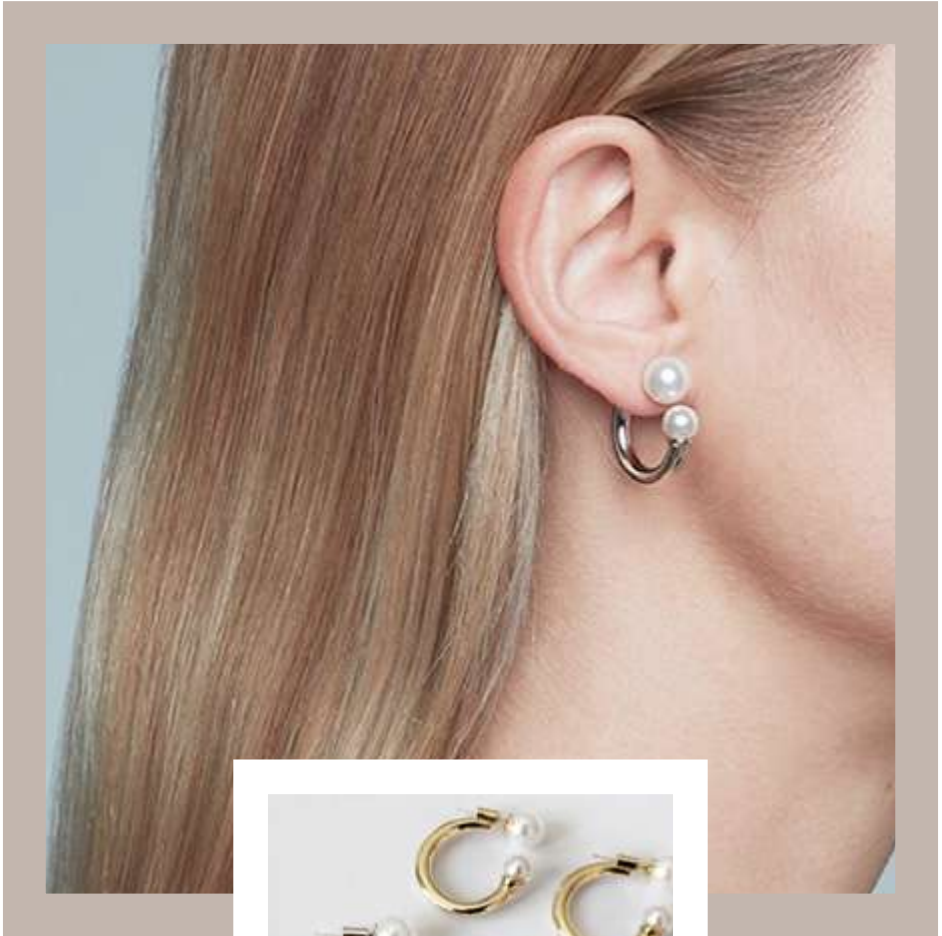

1LPE5024G • 15.00€

EAR CUFF PEARLS EARRINGS

1LAN5002G • 19,00€

PEARL RING

1LMP5039GF • 15.00€
FRESH NATURAL PEARLS RING

1LMP5039GT • 24.00€

FRESH NATURAL PEARLS RING

1LMP5039GS • 15.00€

FRESH NATURAL PEARL RING

1LMP5010GM • 19.00€
MULTI PEARLS CLIP EARRINGS

1LMP5010GU • 19.00€
SINGLE PEARL CLIP EARRINGS

1LPE5008G • 39.00€

FRESH NATURAL PEARLS EARRINGS

1LPE5036G • 22.00€

BAROQUE PEARL EARRINGS

1LPU5028G • 39.00€

BAROQUE PEARLS BRACELET

1LPE5037G • 35.00€
PEARLS HOOP EARRINGS

1LPE5037S • 35.00€
PEARLS HOOP EARRINGS

1LAN5006G • 25.00€
NATURAL SELL RING

1LAN5006G • 25.00€
NATURAL SELL RING

1LPE5033BG • 35.00€
OVAL HOOP EARRINGS