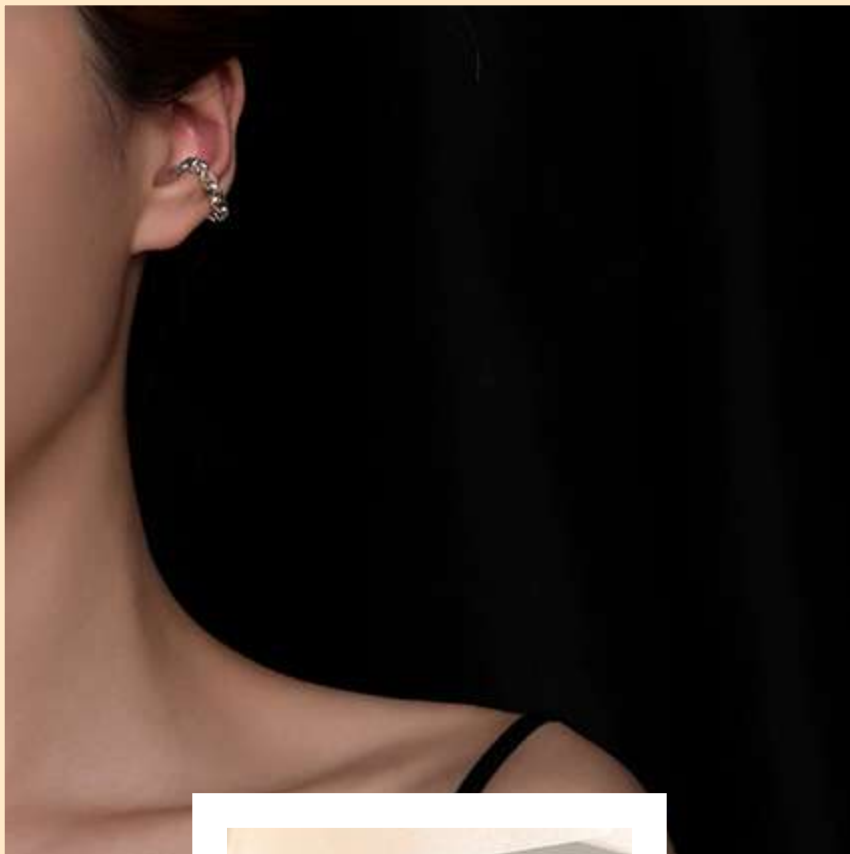

1LAN5001S • 19.00€
MAGNETIC EAR CUFF

1LAN5001G • 19.00€
MAGNETIC EAR CUFF