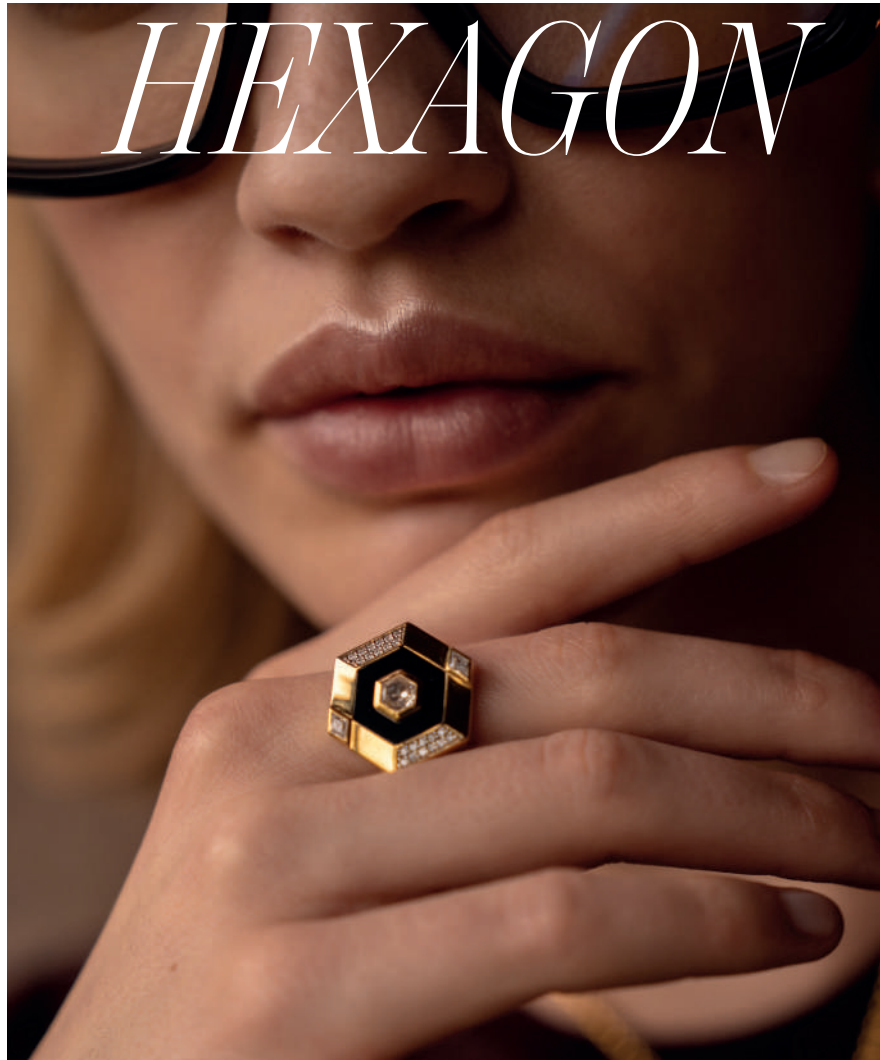

THE

These stunners are meant to be seen and pair well with sturdy oversized jeans, fine knits, and heavy wool coats. Wear them as a pair or combine them with pearls and clashing pendants.

HEXAGON