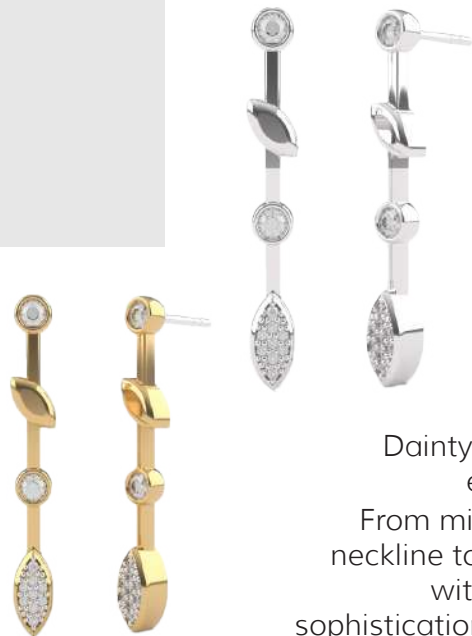

6833ZY
€179

GOLDEN RADIANCE

While matching the season's mood, we have lost ourselves in dainty detailing and mood-lifting jewellery. Preferably in gold, blended magically with soft beige and brown tones and cuddly materials.

GRACEFUL CAPIVATION

Dainty jewellery has emerged as the ultimate expression of elegance and refinement. From minimalist necklaces that accentuate the neckline to slender bracelets that adorn the wrist with grace, these pieces exude a sense of sophistication that is both timeless and captivating.