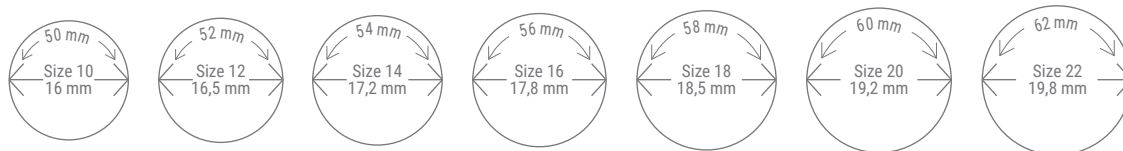

INTERNATIONAL RING SIZE CHART

STANDARD IT - Italia	DIAMETRO Diameter	CIRCONFERENZA Circumference	STANDARD US - International	STANDARD UK	STANDARD Asia
ANELLI MISURA DONNA / RINGS WOMAN SIZES					
10	∅ 16 mm	50 mm	5,5 - 5^{1/2}	K	10
12	∅ 16,5 mm	52 mm	6	L	11
14	∅ 17,2 mm	54 mm	6,75 - 6^{3/4}	N^{1/2}	14
16	∅ 17,8 mm	56 mm	7,5 - 7^{1/2}	O	15
18	∅ 18,5 mm	58 mm	8,25 - 8^{1/4}	Q^{1/2}	17
20	∅ 19,2 mm	60 mm	9	S	
22	∅ 19,8 mm	62 mm	10	T	20
ANELLI MISURA UOMO / RINGS MAN SIZES					
19	∅ 18,5 mm	59 mm	8,75 - 8^{3/4}	R	17
21	∅ 19,5 mm	61 mm	9,5 - 9^{1/2}	S^{1/2}	19
23	∅ 20 mm	63 mm	10,5 - 10^{1/2}	U^{1/2}	21
25	∅ 20,6 mm	65 mm	11	W	23
27	∅ 21,2 mm	67 mm	11,75 - 11^{3/4}	X	25

MISURAZIONE CORRISPONDE AL BORDO INTERNO DELL'ANELLO
MEASUREMENT MATCH THE INSIDE EDGE OF THE RING
MEDICIÓN CORRESPONDE AL BORDE INTERIOR DEL ANILLO

ANELLI MISURA DONNA / RINGS WOMAN SIZES