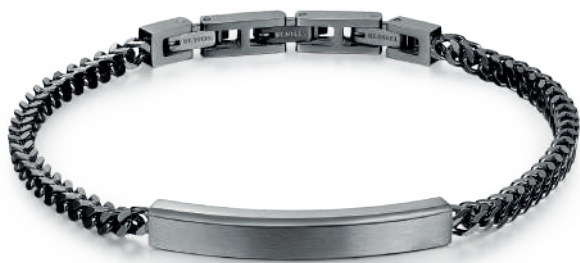

### BIK12

€ 45,00

316L stainless steel bracelet and gold pvd.  
 ◊ Possibility of engraving.

Length: 220 mm / 15,4 g

8 053851 520281