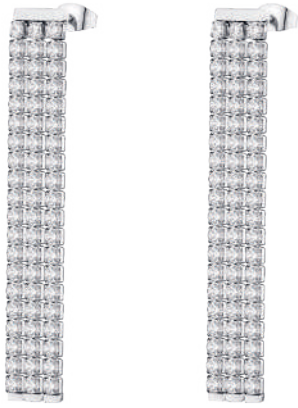

BEIE001

304 stainless steel waterfall earrings and white cubic zirconia.

€ 57,00

Length: 60 mm / 7 g

8 053851 546649