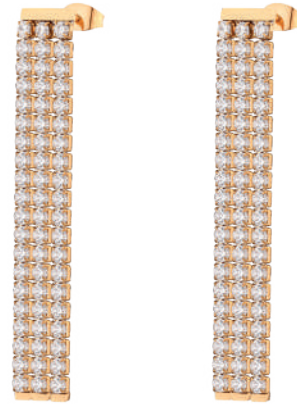

### BEIE001

304 stainless steel waterfall earrings and white cubic zirconia.

€ 57,00

Length: 60 mm / 7 g

8 053851 546649